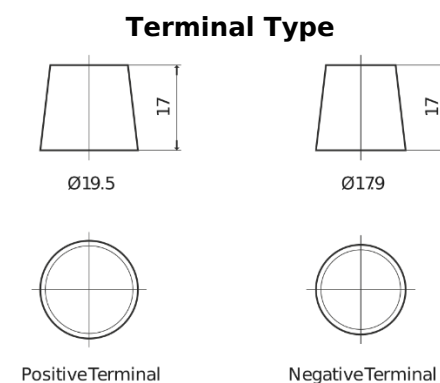

Product overview

Batteries for Trucks, Buses, Construction, Agriculture

StartPRO EG1806

Part number	EG1806
Technology	Flooded
EAN/GTIN	3661024035507
Voltage	12 V
Capacity	180 Ah
CCA	1000 A
Length	510 mm
Width	218 mm
Height	225 mm
Box size	D09
Polarity	ETN 4
Terminal Type	EN taper post
Hold Down	B3
Weights (subject of variation)	43.00 kg