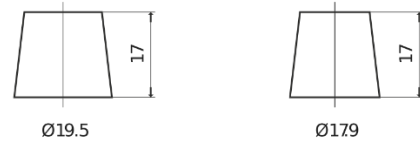

**Product overview**

Batteries for Cars

**Technica TB455**

Part number	TB455
Technology	Flooded
EAN/GTIN	3661024054386
Voltage	12 V
Capacity	45 Ah
CCA	330 A
Length	237 mm
Width	127 mm
Height	227 mm
Box size	B24
Polarity	ETN 1
Terminal Type	EN taper post
Hold Down	B0
Weights (subject of variation)	11.40 kg

**Polarity**

**Terminal Type**

Positive Terminal

Negative Terminal

**Hold Down**

Design, features and specifications are subject to change without notice. We disclaim any representation or warranty, express or implied, concerning the data or recommendations, and in no event shall be liable for any loss or damage claimed to have arisen as a result. Some products may not be available in your local market.