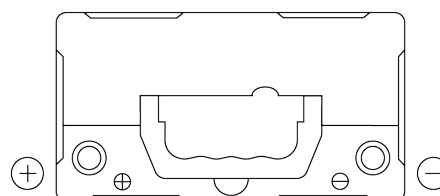

**Product overview**

Batteries for Cars

**Technica TB455**

Part number	TB455
Technology	Flooded
EAN/GTIN	3661024054386
Voltage	12 V
Capacity	45 Ah
CCA	330 A
Length	237 mm
Width	127 mm
Height	227 mm
Box size	B24
Polarity	ETN 1
Terminal Type	EN taper post
Hold Down	B0
Weights (subject of variation)	11.40 kg

**Polarity**

**Terminal Type**

Positive Terminal

Negative Terminal

**Hold Down**

Design, features and specifications are subject to change without notice. We disclaim any representation or warranty, express or implied, concerning the data or recommendations, and in no event shall be liable for any loss or damage claimed to have arisen as a result. Some products may not be available in your local market.