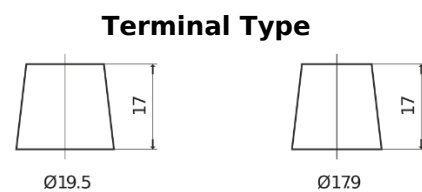

Product overview

Batteries for Trucks, Buses, Construction, Agriculture

PowerPRO FF2353

Part number	FF2353
Technology	Flooded
EAN/GTIN	3661024045322
Voltage	12 V
Capacity	235 Ah
CCA	1300 A
Length	518 mm
Width	274 mm
Height	240 mm
Box size	D06
Polarity	ETN 3
Terminal Type	EN taper post
Hold Down	B0
Weights (subject of variation)	56.30 kg