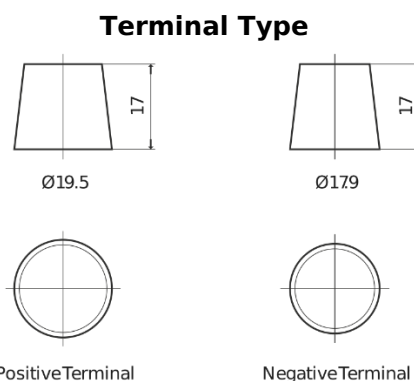

**Product overview**

Batteries for Trucks, Buses, Construction, Agriculture

**PowerPRO EF2353**

Part number	EF2353
Technology	Flooded
EAN/GTIN	3661024035323
Voltage	12 V
Capacity	235 Ah
CCA	1300 A
Length	518 mm
Width	274 mm
Height	240 mm
Box size	D06
Polarity	ETN 3
Terminal Type	EN taper post
Hold Down	B0
Weights (subject of variation)	56.30 kg