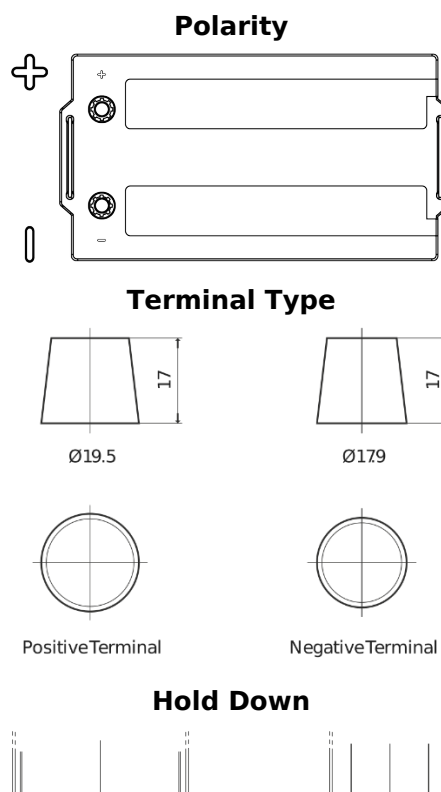

Product overview

Batteries for Trucks, Buses, Construction, Agriculture

PowerPRO CF2353

Part number	CF2353
Technology	Flooded
EAN/GTIN	3661024015325
Voltage	12 V
Capacity	235 Ah
CCA	1300 A
Length	518 mm
Width	274 mm
Height	240 mm
Box size	D06
Polarity	ETN 3
Terminal Type	EN taper post
Hold Down	B0
Weights (subject of variation)	56.30 kg