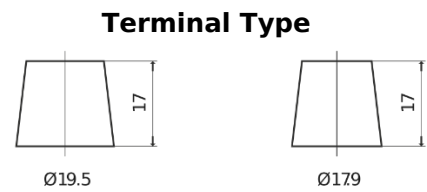

**Product overview**

Batteries for Trucks, Buses, Construction, Agriculture

**PowerPRO CF2353**

Part number	CF2353
Technology	Flooded
EAN/GTIN	3661024015325
Voltage	12 V
Capacity	235 Ah
CCA	1300 A
Length	518 mm
Width	274 mm
Height	240 mm
Box size	D06
Polarity	ETN 3
Terminal Type	EN taper post
Hold Down	B0
Weights (subject of variation)	56.30 kg