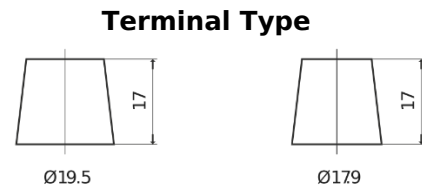

**Product overview**

Batteries for Trucks, Buses, Construction, Agriculture

**StartPRO TG2253**

Part number	TG2253
Technology	Flooded
EAN/GTIN	3661024057431
Voltage	12 V
Capacity	225 Ah
CCA	1200 A
Length	518 mm
Width	274 mm
Height	240 mm
Box size	D06
Polarity	ETN 3
Terminal Type	EN taper post
Hold Down	B0
Weights (subject of variation)	54.90 kg