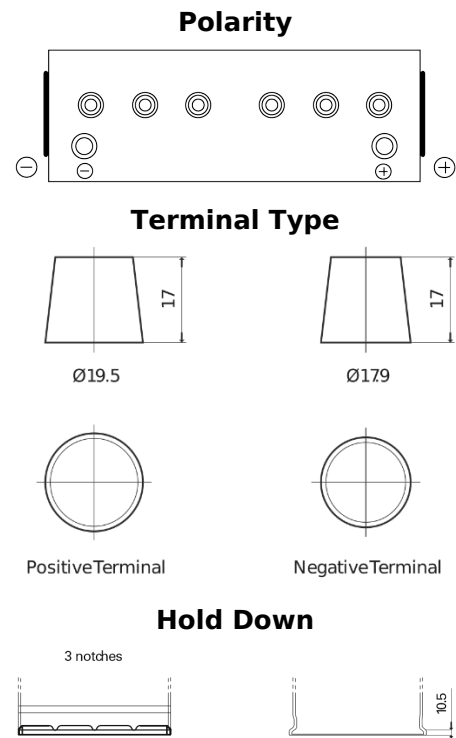

**Product overview**

Batteries for Trucks, Buses, Construction, Agriculture

**StartPRO TG1402**

Part number	TG1402
Technology	Flooded
EAN/GTIN	3661024055345
Voltage	12 V
Capacity	140 Ah
CCA	900 A
Length	508 mm
Width	175 mm
Height	205 mm
Box size	ATM
Polarity	ETN 0
Terminal Type	EN taper post
Hold Down	B1
Weights (subject of variation)	33.80 kg