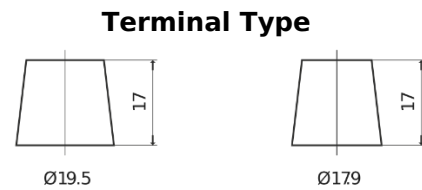

Product overview

Batteries for Trucks, Buses, Construction, Agriculture

StartPRO EG2253

Part number	EG2253
Technology	Flooded
EAN/GTIN	3661024037549
Voltage	12 V
Capacity	225 Ah
CCA	1200 A
Length	518 mm
Width	274 mm
Height	240 mm
Box size	D06
Polarity	ETN 3
Terminal Type	EN taper post
Hold Down	B0
Weights (subject of variation)	54.90 kg