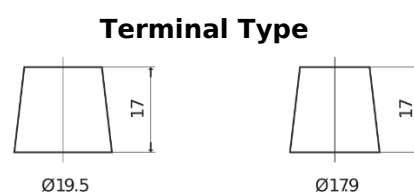

Product overview

Batteries for Trucks, Buses, Construction, Agriculture

StartPRO DG2253

Part number	DG2253
Technology	Flooded
EAN/GTIN	3661024026963
Voltage	12 V
Capacity	225 Ah
CCA	1200 A
Length	518 mm
Width	274 mm
Height	240 mm
Box size	D06
Polarity	ETN 3
Terminal Type	EN taper post
Hold Down	B0
Weights (subject of variation)	54.90 kg