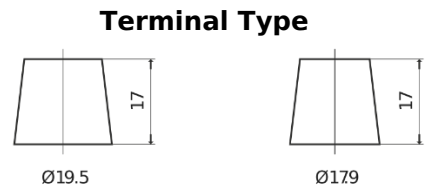

Product overview

Batteries for Trucks, Buses, Construction, Agriculture

EndurancePRO EFB TX2253

Part number	TX2253
Technology	EFB
EAN/GTIN	3661024056632
Voltage	12 V
Capacity	225 Ah
CCA	1150 A
Length	518 mm
Width	274 mm
Height	240 mm
Box size	D06
Polarity	ETN 3
Terminal Type	EN taper post
Hold Down	B0
Weights (subject of variation)	60.10 kg