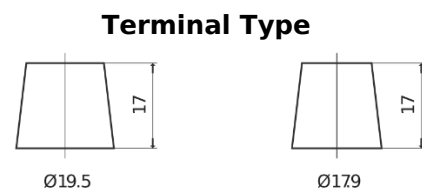

Product overview

Batteries for Trucks, Buses, Construction, Agriculture

EndurancePRO EFB CX2253

Part number	CX2253
Technology	EFB
EAN/GTIN	3661024016704
Voltage	12 V
Capacity	225 Ah
CCA	1150 A
Length	518 mm
Width	274 mm
Height	240 mm
Box size	D06
Polarity	ETN 3
Terminal Type	EN taper post
Hold Down	B0
Weights (subject of variation)	60.10 kg