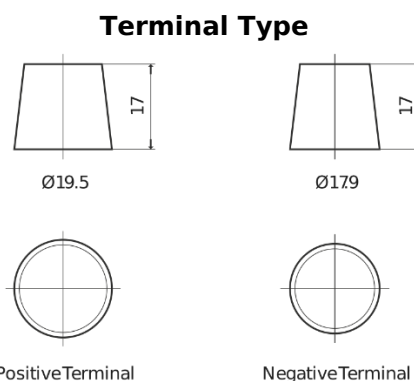

**Product overview**

Batteries for Marine and Leisure

**Equipment ET1600**

Part number	ET1600
Technology	Flooded
EAN/GTIN	3661024035873
Voltage	12 V
Capacity	230 Ah
Watt hour	1600 Wh
Length	518 mm
Width	274 mm
Height	240 mm
Box size	D06
Polarity	ETN 3
Terminal Type	EN taper post
Hold Down	B0
Weights (subject of variation)	64.80 kg