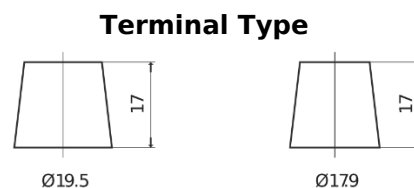

Product overview

Batteries for Trucks, Buses, Construction, Agriculture

Endurance+PRO Gel TD2103

Part number	TD2103
Technology	GEL
EAN/GTIN	3661024057103
Voltage	12 V
Capacity	210 Ah
CCA	1030 A
Length	518 mm
Width	274 mm
Height	240 mm
Box size	D06
Polarity	ETN 3
Terminal Type	EN taper post
Hold Down	B0
Weights (subject of variation)	63.50 kg