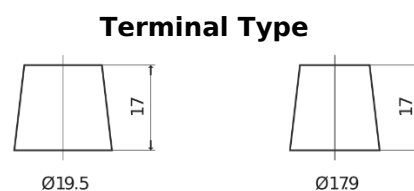

Product overview

Batteries for Trucks, Buses, Construction, Agriculture

Endurance+PRO Gel ED2103

Part number	ED2103
Technology	GEL
EAN/GTIN	3661024037341
Voltage	12 V
Capacity	210 Ah
CCA	1030 A
Length	518 mm
Width	274 mm
Height	240 mm
Box size	D06
Polarity	ETN 3
Terminal Type	EN taper post
Hold Down	B0
Weights (subject of variation)	63.50 kg