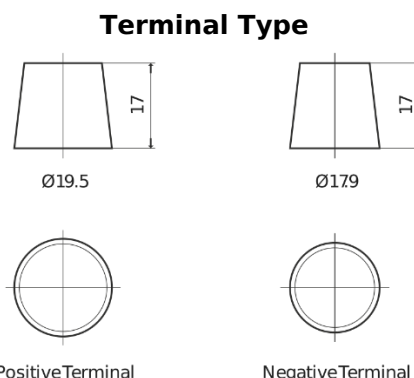

Product overview

Batteries for Trucks, Buses, Construction, Agriculture

Endurance+PRO Gel CD2103

Part number	CD2103
Technology	GEL
EAN/GTIN	3661024016889
Voltage	12 V
Capacity	210 Ah
CCA	1030 A
Length	518 mm
Width	274 mm
Height	240 mm
Box size	D06
Polarity	ETN 3
Terminal Type	EN taper post
Hold Down	B0
Weights (subject of variation)	63.50 kg