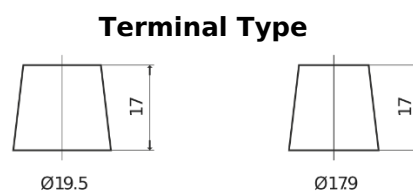

Product overview

Batteries for Marine and Leisure

Equipment GEL ES2400

Part number	ES2400
Technology	GEL
EAN/GTIN	3661024035750
Voltage	12 V
Capacity	210 Ah
Watt hour	2400 Wh
Length	518 mm
Width	274 mm
Height	240 mm
Box size	D06
Polarity	ETN 3
Terminal Type	EN taper post
Hold Down	B0
Weights (subject of variation)	63.50 kg