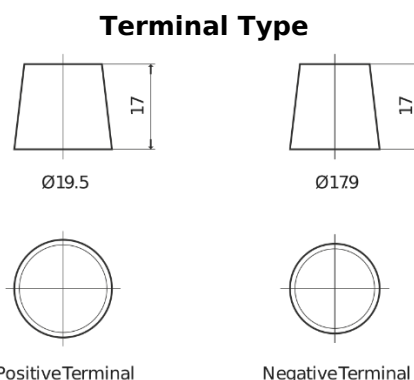

**Product overview**

Batteries for Trucks, Buses, Construction, Agriculture

**Endurance+PRO Gel TD2103T**

Part number	TD2103T
Technology	GEL
EAN/GTIN	3661024057462
Voltage	12 V
Capacity	210 Ah
CCA	800 A
Length	518 mm
Width	274 mm
Height	240 mm
Box size	D06
Polarity	ETN 3
Terminal Type	EN taper post
Hold Down	B0
Weights (subject of variation)	66.00 kg