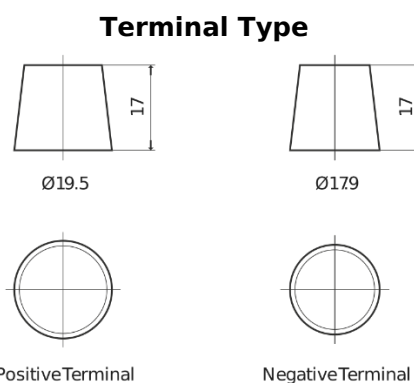

**Product overview**

Batteries for Trucks, Buses, Construction, Agriculture

**Endurance+PRO Gel ED2103T**

Part number	ED2103T
Technology	GEL
EAN/GTIN	3661024037624
Voltage	12 V
Capacity	210 Ah
CCA	800 A
Length	518 mm
Width	274 mm
Height	240 mm
Box size	D06
Polarity	ETN 3
Terminal Type	EN taper post
Hold Down	B0
Weights (subject of variation)	66.00 kg