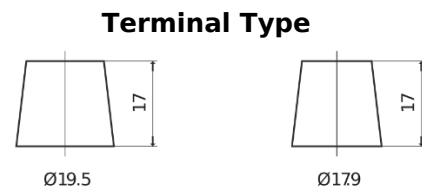

Product overview

Batteries for Trucks, Buses, Construction, Agriculture

Endurance+PRO Gel CD2103T

| | |
|--------------------------------|---------------|
| Part number | CD2103T |
| Technology | GEL |
| EAN/GTIN | 3661024016988 |
| Voltage | 12 V |
| Capacity | 210 Ah |
| CCA | 800 A |
| Length | 518 mm |
| Width | 274 mm |
| Height | 240 mm |
| Box size | D06 |
| Polarity | ETN 3 |
| Terminal Type | EN taper post |
| Hold Down | B0 |
| Weights (subject of variation) | 66.00 kg |