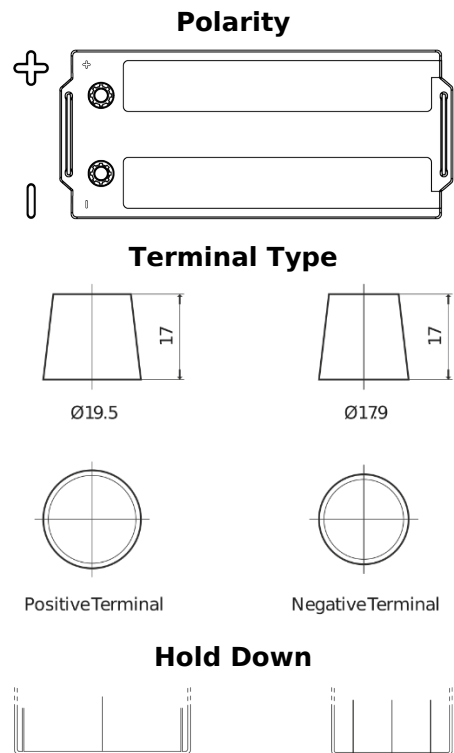

Product overview

Batteries for Trucks, Buses, Construction, Agriculture

PowerPRO Agri&Construction CJ1723

Part number	CJ1723
Technology	Flooded
EAN/GTIN	3661024016759
Voltage	12 V
Capacity	172 Ah
CCA	1390 A
Length	513 mm
Width	223 mm
Height	223 mm
Box size	D05
Polarity	ETN 3
Terminal Type	EN taper post
Hold Down	B0
Weights (subject of variation)	48.80 kg