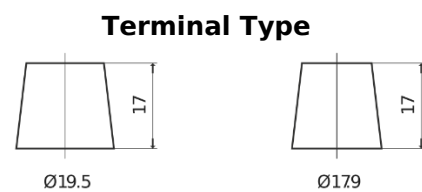

Product overview

Batteries for Trucks, Buses, Construction, Agriculture

PowerPRO FF1853

Part number	FF1853
Technology	Flooded
EAN/GTIN	3661024045315
Voltage	12 V
Capacity	185 Ah
CCA	1150 A
Length	513 mm
Width	223 mm
Height	223 mm
Box size	D05
Polarity	ETN 3
Terminal Type	EN taper post
Hold Down	B0
Weights (subject of variation)	43.90 kg