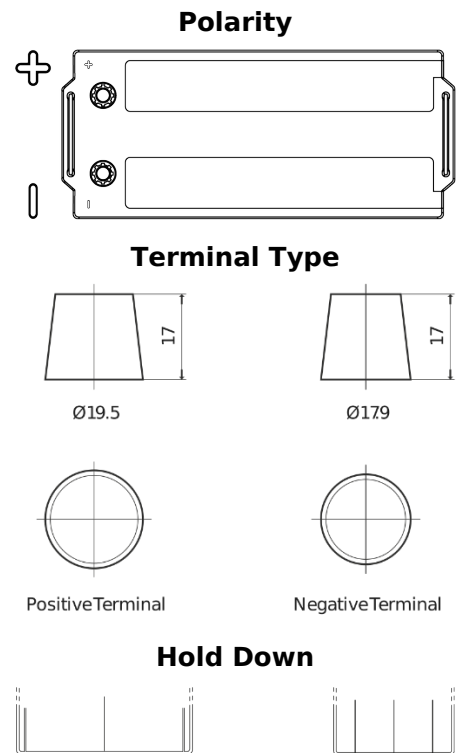

Product overview

Batteries for Trucks, Buses, Construction, Agriculture

PowerPRO CF1853

Part number	CF1853
Technology	Flooded
EAN/GTIN	3661024015318
Voltage	12 V
Capacity	185 Ah
CCA	1150 A
Length	513 mm
Width	223 mm
Height	223 mm
Box size	D05
Polarity	ETN 3
Terminal Type	EN taper post
Hold Down	B0
Weights (subject of variation)	43.90 kg