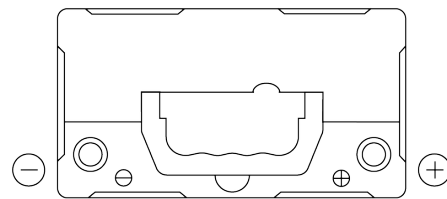

Product overview

Batteries for Cars

Technica TB454

| | |
|--------------------------------|---------------|
| Part number | TB454 |
| Technology | Flooded |
| EAN/GTIN | 3661024054379 |
| Voltage | 12 V |
| Capacity | 45 Ah |
| CCA | 330 A |
| Length | 237 mm |
| Width | 127 mm |
| Height | 227 mm |
| Box size | B24 |
| Polarity | ETN 0 |
| Terminal Type | EN taper post |
| Hold Down | B0 |
| Weights (subject of variation) | 11.40 kg |

Polarity

Terminal Type

Positive Terminal

Negative Terminal

Hold Down

Design, features and specifications are subject to change without notice. We disclaim any representation or warranty, express or implied, concerning the data or recommendations, and in no event shall be liable for any loss or damage claimed to have arisen as a result. Some products may not be available in your local market.