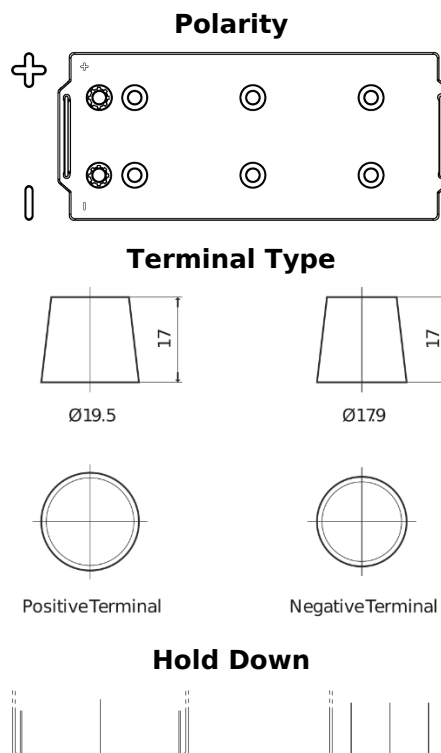

Product overview

Batteries for Trucks, Buses, Construction, Agriculture

StartPRO TG1803

Part number	TG1803
Technology	Flooded
EAN/GTIN	3661024055444
Voltage	12 V
Capacity	180 Ah
CCA	1000 A
Length	513 mm
Width	223 mm
Height	223 mm
Box size	D05
Polarity	ETN 3
Terminal Type	EN taper post
Hold Down	B0
Weights (subject of variation)	42.80 kg