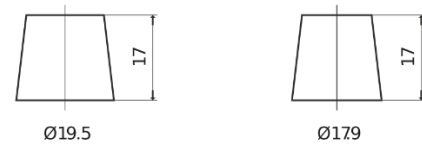

**Product overview**

Batteries for Cars

**Excell EB454**

Part number	EB454
Technology	Flooded
EAN/GTIN	3661024034371
Voltage	12 V
Capacity	45 Ah
CCA	330 A
Length	237 mm
Width	127 mm
Height	227 mm
Box size	B24
Polarity	ETN 0
Terminal Type	EN taper post
Hold Down	B0
Weights (subject of variation)	11.40 kg

**Polarity**

**Terminal Type**

Positive Terminal

Negative Terminal

**Hold Down**

Design, features and specifications are subject to change without notice. We disclaim any representation or warranty, express or implied, concerning the data or recommendations, and in no event shall be liable for any loss or damage claimed to have arisen as a result. Some products may not be available in your local market.