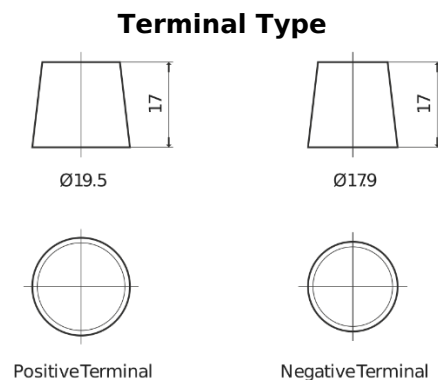

Product overview

Batteries for Marine and Leisure

Dual AGM EP1500

Part number	EP1500
Technology	AGM
EAN/GTIN	3661024035941
Voltage	12 V
Capacity	180 Ah
CCA	900 A
Watt hour	1500 Wh
Length	513 mm
Width	223 mm
Height	223 mm
Box size	D05
Polarity	ETN 3
Terminal Type	EN taper post
Hold Down	B0
Weights (subject of variation)	50.00 kg