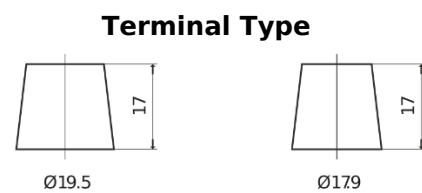

**Product overview**

Batteries for Trucks, Buses, Construction, Agriculture

**PowerPRO Agri&Construction EJ1523**

Part number	EJ1523
Technology	Flooded
EAN/GTIN	3661024036900
Voltage	12 V
Capacity	152 Ah
CCA	1130 A
Length	513 mm
Width	189 mm
Height	223 mm
Box size	D04
Polarity	ETN 3
Terminal Type	EN taper post
Hold Down	B0
Weights (subject of variation)	40.30 kg