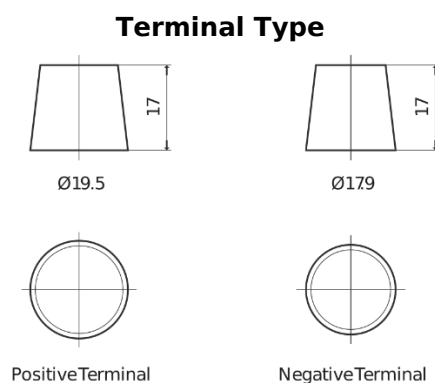

Product overview

Batteries for Trucks, Buses, Construction, Agriculture

PowerPRO TF1453

Part number	TF1453
Technology	Flooded
EAN/GTIN	3661024055307
Voltage	12 V
Capacity	145 Ah
CCA	900 A
Length	513 mm
Width	189 mm
Height	223 mm
Box size	D04
Polarity	ETN 3
Terminal Type	EN taper post
Hold Down	B0
Weights (subject of variation)	35.90 kg