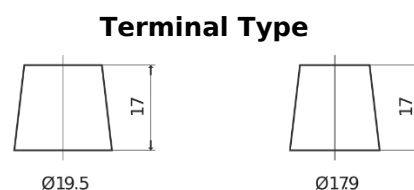

Product overview

Batteries for Trucks, Buses, Construction, Agriculture

PowerPRO FF1453

Part number	FF1453
Technology	Flooded
EAN/GTIN	3661024045308
Voltage	12 V
Capacity	145 Ah
CCA	900 A
Length	513 mm
Width	189 mm
Height	223 mm
Box size	D04
Polarity	ETN 3
Terminal Type	EN taper post
Hold Down	B0
Weights (subject of variation)	35.90 kg