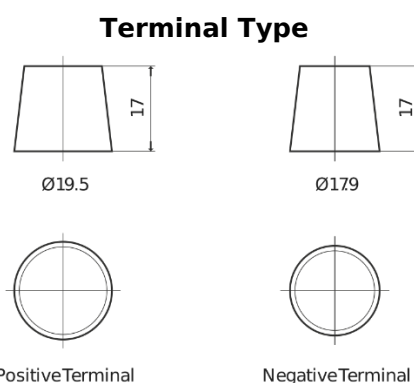

Product overview

Batteries for Trucks, Buses, Construction, Agriculture

PowerPRO EF1453

Part number	EF1453
Technology	Flooded
EAN/GTIN	3661024035309
Voltage	12 V
Capacity	145 Ah
CCA	900 A
Length	513 mm
Width	189 mm
Height	223 mm
Box size	D04
Polarity	ETN 3
Terminal Type	EN taper post
Hold Down	B0
Weights (subject of variation)	35.90 kg