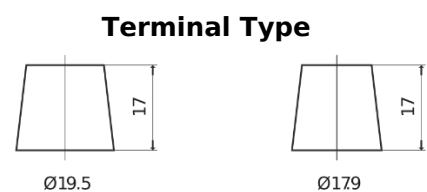

Product overview

Batteries for Trucks, Buses, Construction, Agriculture

PowerPRO CF1453

Part number	CF1453
Technology	Flooded
EAN/GTIN	3661024015301
Voltage	12 V
Capacity	145 Ah
CCA	900 A
Length	513 mm
Width	189 mm
Height	223 mm
Box size	D04
Polarity	ETN 3
Terminal Type	EN taper post
Hold Down	B0
Weights (subject of variation)	35.90 kg