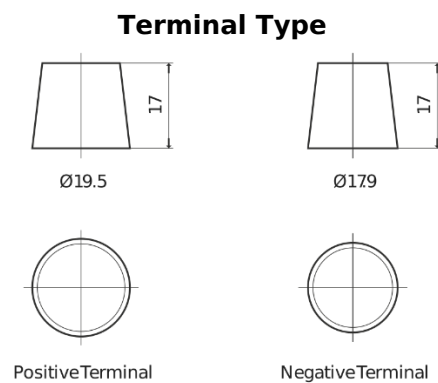

Product overview

Batteries for Marine and Leisure

Start EN900

Part number	EN900
Technology	Flooded
EAN/GTIN	3661024036061
Voltage	12 V
Capacity	140 Ah
CCA	800 A
MCA	900
Length	513 mm
Width	189 mm
Height	223 mm
Box size	D04
Polarity	ETN 3
Terminal Type	EN taper post
Hold Down	B0
Weights (subject of variation)	34.10 kg