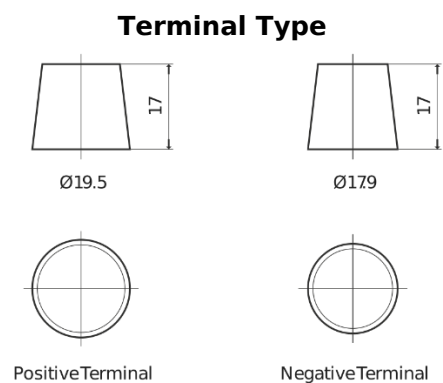

Product overview

Batteries for Marine and Leisure

Start EN900

Part number	EN900
Technology	Flooded
EAN/GTIN	3661024036061
Voltage	12 V
Capacity	140 Ah
CCA	800 A
MCA	900
Length	513 mm
Width	189 mm
Height	223 mm
Box size	D04
Polarity	ETN 3
Terminal Type	EN taper post
Hold Down	B0
Weights (subject of variation)	34.10 kg