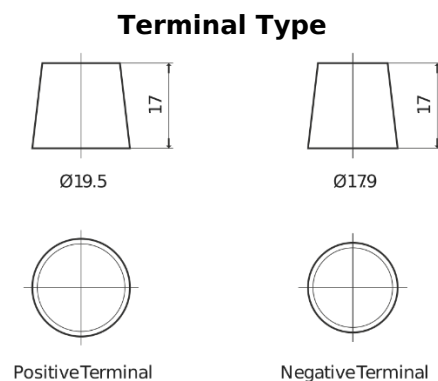

**Product overview**

Batteries for Trucks, Buses, Construction, Agriculture

**StartPRO EG1403**

Part number	EG1403
Technology	Flooded
EAN/GTIN	3661024035422
Voltage	12 V
Capacity	140 Ah
CCA	800 A
Length	513 mm
Width	189 mm
Height	223 mm
Box size	D04
Polarity	ETN 3
Terminal Type	EN taper post
Hold Down	B0
Weights (subject of variation)	34.10 kg