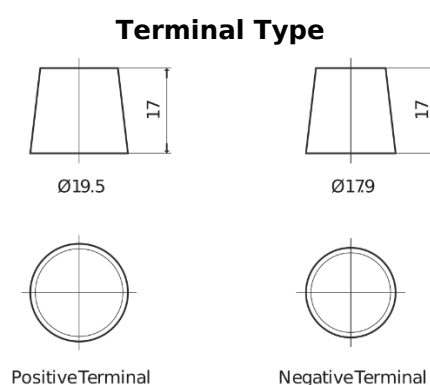

Product overview

Batteries for Trucks, Buses, Construction, Agriculture

StartPRO EG1403

Part number	EG1403
Technology	Flooded
EAN/GTIN	3661024035422
Voltage	12 V
Capacity	140 Ah
CCA	800 A
Length	513 mm
Width	189 mm
Height	223 mm
Box size	D04
Polarity	ETN 3
Terminal Type	EN taper post
Hold Down	B0
Weights (subject of variation)	34.10 kg