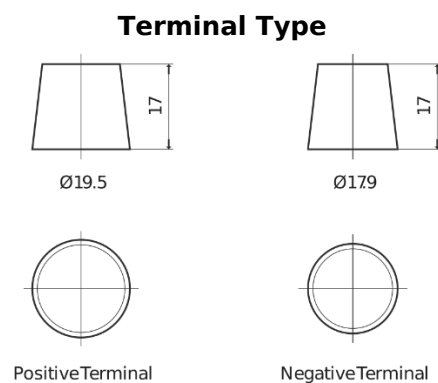

Product overview

Batteries for Marine and Leisure

Dual AGM EP1200

Part number	EP1200
Technology	AGM
EAN/GTIN	3661024035958
Voltage	12 V
Capacity	140 Ah
CCA	700 A
Watt hour	1200 Wh
Length	513 mm
Width	189 mm
Height	223 mm
Box size	D04
Polarity	ETN 3
Terminal Type	EN taper post
Hold Down	B0
Weights (subject of variation)	40.50 kg