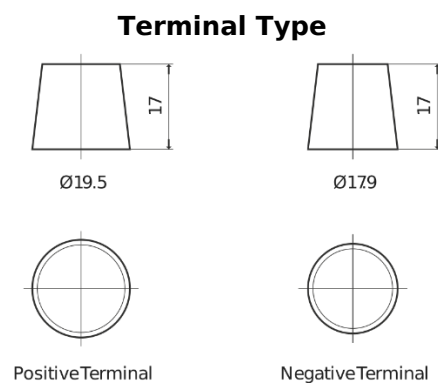

Product overview

Batteries for Trucks, Buses, Construction, Agriculture

StartPRO EG1203

Part number	EG1203
Technology	Flooded
EAN/GTIN	3661024036993
Voltage	12 V
Capacity	120 Ah
CCA	680 A
Length	513 mm
Width	189 mm
Height	223 mm
Box size	D04
Polarity	ETN 3
Terminal Type	EN taper post
Hold Down	B0
Weights (subject of variation)	32.50 kg