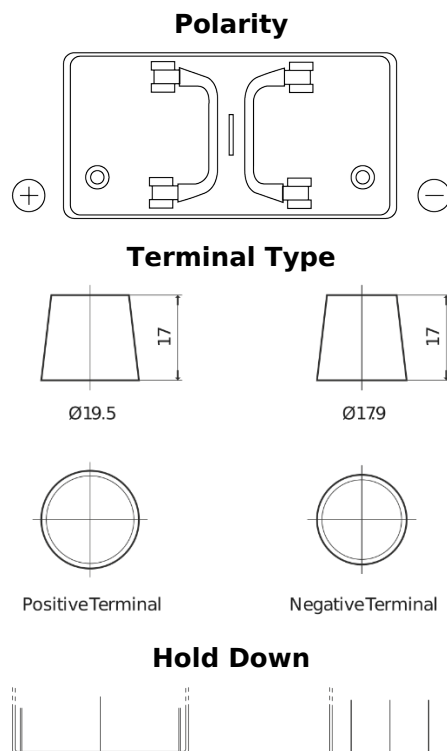

Product overview

Batteries for Trucks, Buses, Construction, Agriculture

PowerPRO EF1251

Part number	EF1251
Technology	Flooded
EAN/GTIN	3661024037952
Voltage	12 V
Capacity	125 Ah
CCA	850 A
Length	349 mm
Width	175 mm
Height	285 mm
Box size	D03
Polarity	ETN 1
Terminal Type	EN taper post
Hold Down	B0
Weights (subject of variation)	31.00 kg