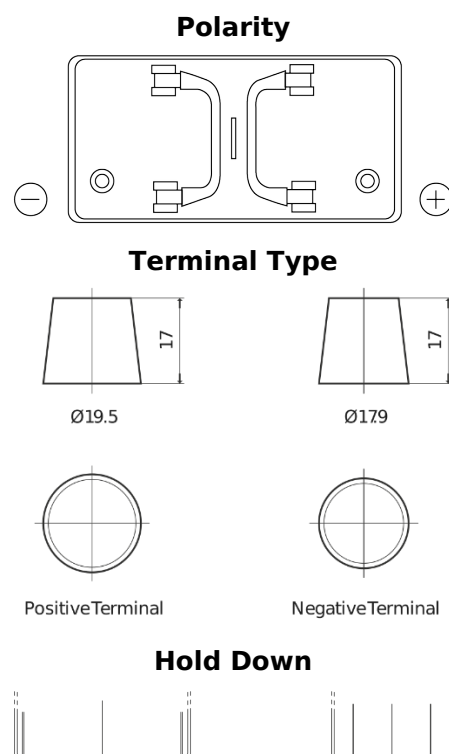

Product overview

Batteries for Trucks, Buses, Construction, Agriculture

PowerPRO TF1250

Part number	TF1250
Technology	Flooded
EAN/GTIN	3661024057677
Voltage	12 V
Capacity	125 Ah
CCA	850 A
Length	349 mm
Width	175 mm
Height	285 mm
Box size	D03
Polarity	ETN 0
Terminal Type	EN taper post
Hold Down	B0
Weights (subject of variation)	31.00 kg