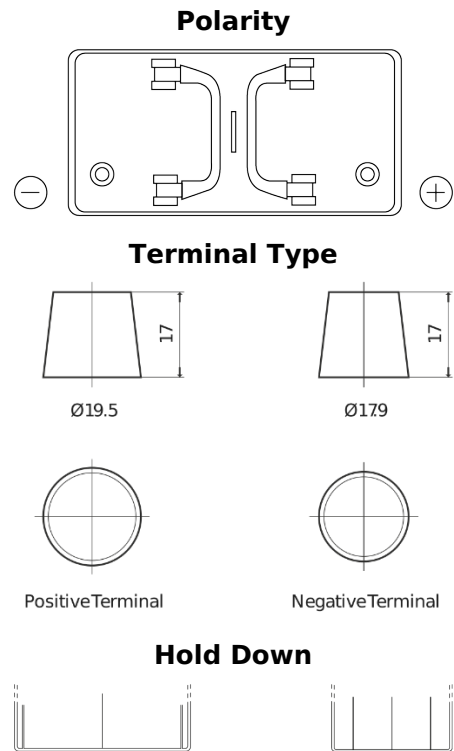

**Product overview**

Batteries for Trucks, Buses, Construction, Agriculture

**PowerPRO CF1250**

Part number	CF1250
Technology	Flooded
EAN/GTIN	3661024017060
Voltage	12 V
Capacity	125 Ah
CCA	850 A
Length	349 mm
Width	175 mm
Height	285 mm
Box size	D03
Polarity	ETN 0
Terminal Type	EN taper post
Hold Down	B0
Weights (subject of variation)	31.00 kg