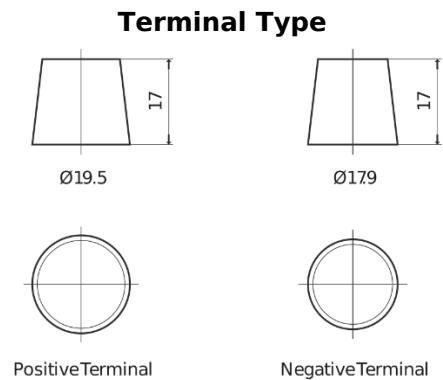

**Product overview**

Batteries for Marine and Leisure

**Equipment GEL ES1300**

Part number	ES1300
Technology	GEL
EAN/GTIN	3661024035781
Voltage	12 V
Capacity	120 Ah
Watt hour	1300 Wh
Length	345 mm
Width	171 mm
Height	283 mm
Box size	D03
Polarity	ETN 0
Terminal Type	EN taper post
Hold Down	B0
Weights (subject of variation)	37.50 kg