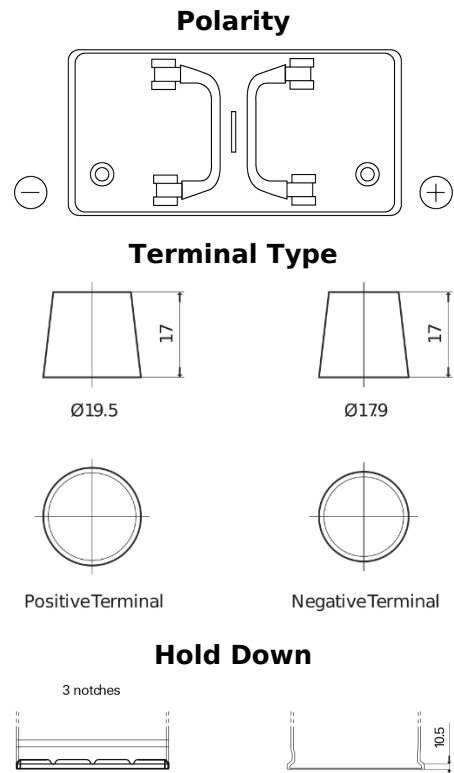

Product overview

Batteries for Trucks, Buses, Construction, Agriculture

PowerPRO FF1202

| | |
|--------------------------------|---------------|
| Part number | FF1202 |
| Technology | Flooded |
| EAN/GTIN | 3661024045278 |
| Voltage | 12 V |
| Capacity | 120 Ah |
| CCA | 870 A |
| Length | 349 mm |
| Width | 175 mm |
| Height | 235 mm |
| Box size | D02 |
| Polarity | ETN 0 |
| Terminal Type | EN taper post |
| Hold Down | B1 |
| Weights (subject of variation) | 27.50 kg |