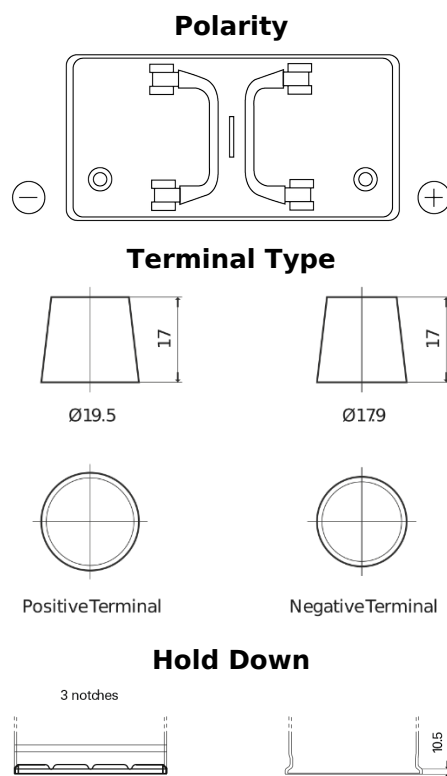

**Product overview**

Batteries for Trucks, Buses, Construction, Agriculture

**PowerPRO CF1202**

Part number	CF1202
Technology	Flooded
EAN/GTIN	3661024015271
Voltage	12 V
Capacity	120 Ah
CCA	870 A
Length	349 mm
Width	175 mm
Height	235 mm
Box size	D02
Polarity	ETN 0
Terminal Type	EN taper post
Hold Down	B1
Weights (subject of variation)	27.50 kg