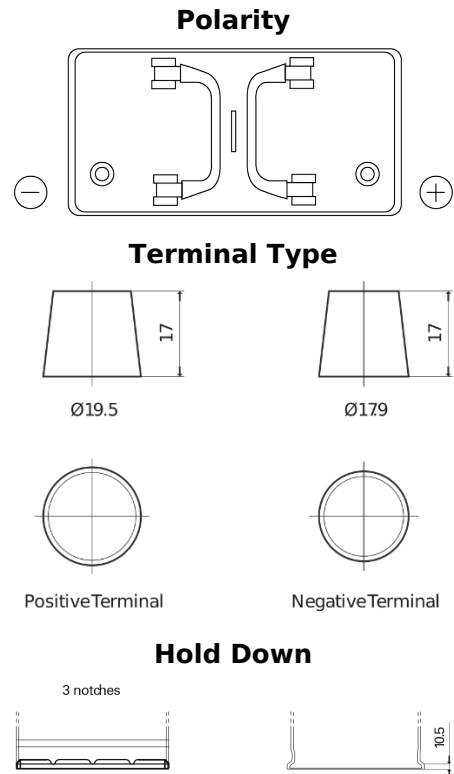

Product overview

Batteries for Trucks, Buses, Construction, Agriculture

PowerPRO CF1202

Part number	CF1202
Technology	Flooded
EAN/GTIN	3661024015271
Voltage	12 V
Capacity	120 Ah
CCA	870 A
Length	349 mm
Width	175 mm
Height	235 mm
Box size	D02
Polarity	ETN 0
Terminal Type	EN taper post
Hold Down	B1
Weights (subject of variation)	27.50 kg