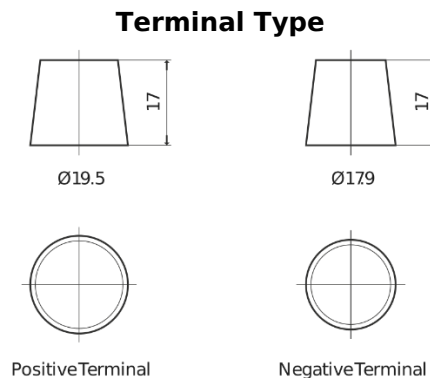

Product overview

Batteries for Marine and Leisure

Dual ER550

Part number	ER550
Technology	Flooded
EAN/GTIN	3661024035989
Voltage	12 V
Capacity	115 Ah
CCA	760 A
Watt hour	550 Wh
Length	349 mm
Width	175 mm
Height	235 mm
Box size	D02
Polarity	ETN 1
Terminal Type	EN taper post
Hold Down	B0
Weights (subject of variation)	27.80 kg