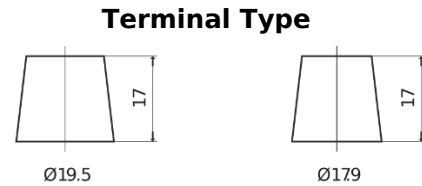

Product overview

Batteries for Marine and Leisure

Dual ER550

Part number	ER550
Technology	Flooded
EAN/GTIN	3661024035989
Voltage	12 V
Capacity	115 Ah
CCA	760 A
Watt hour	550 Wh
Length	349 mm
Width	175 mm
Height	235 mm
Box size	D02
Polarity	ETN 1
Terminal Type	EN taper post
Hold Down	B0
Weights (subject of variation)	27.80 kg