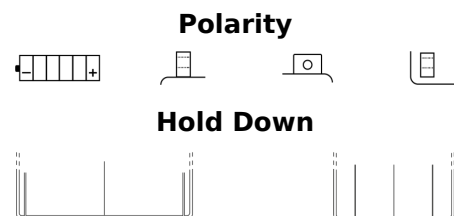

Product overview

Batteries for Motorcycles, ATVs, Snowmobiles, Garden

Conventional E60-N24L-A

Part number	E60-N24L-A
Technology	Flooded
EAN/GTIN	3661024033589
Voltage	12 V
Capacity	28.0 Ah
CCA	280 A
Length	185 mm
Width	125 mm
Height	175 mm
Box size	C67
Polarity	ETN 0
Terminal Type	M11
Hold Down	B0
Weights (subject of variation)	8.60 kg