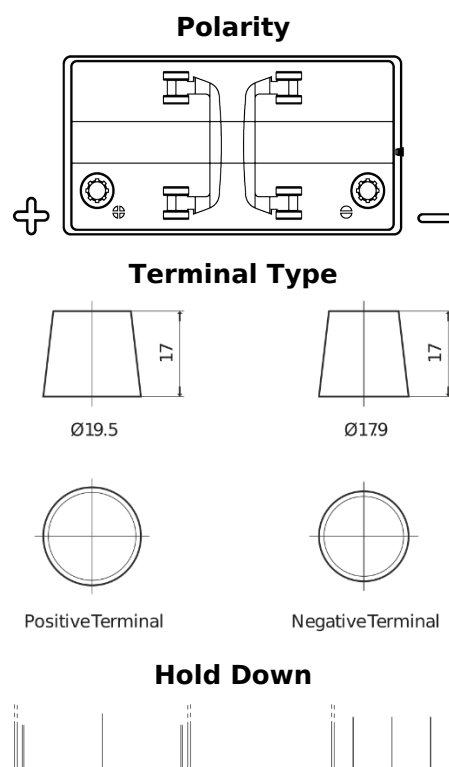

**Product overview**

Batteries for Trucks, Buses, Construction, Agriculture

**StartPRO TG1101**

Part number	TG1101
Technology	Flooded
EAN/GTIN	3661024055383
Voltage	12 V
Capacity	110 Ah
CCA	750 A
Length	349 mm
Width	175 mm
Height	235 mm
Box size	D02
Polarity	ETN 1
Terminal Type	EN taper post
Hold Down	B0
Weights (subject of variation)	25.40 kg