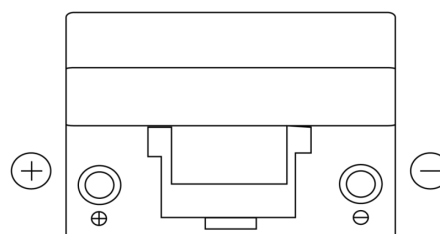

**Product overview**

Batteries for Cars

**Power DB955**

Part number	DB955
Technology	Flooded
EAN/GTIN	3661024024464
Voltage	12 V
Capacity	95.0 Ah
CCA	760 A
Length	306 mm
Width	173 mm
Height	222 mm
Box size	D31
Polarity	ETN 1
Terminal Type	EN taper post
Hold Down	Korean B1
Weights (subject of variation)	20.60 kg

**Polarity**

**Terminal Type**

**Hold Down**

Design, features and specifications are subject to change without notice. We disclaim any representation or warranty, express or implied, concerning the data or recommendations, and in no event shall be liable for any loss or damage claimed to have arisen as a result. Some products may not be available in your local market.