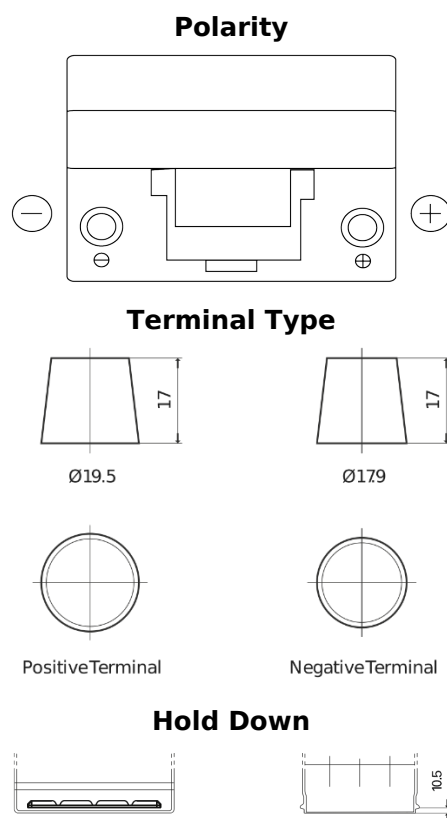

Product overview

Batteries for Cars

Power DB954

Part number	DB954
Technology	Flooded
EAN/GTIN	3661024024457
Voltage	12 V
Capacity	95.0 Ah
CCA	760 A
Length	306 mm
Width	173 mm
Height	222 mm
Box size	D31
Polarity	ETN 0
Terminal Type	EN taper post
Hold Down	Korean B1
Weights (subject of variation)	20.60 kg