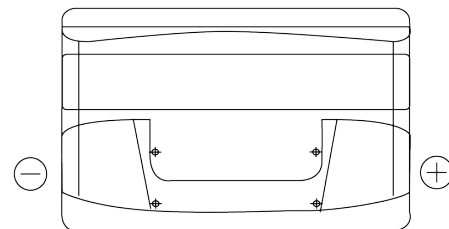

Product overview

Batteries for Cars

Power DB852

Part number	DB852
Technology	Flooded
EAN/GTIN	3661024024662
Voltage	12 V
Capacity	85.0 Ah
CCA	760 A
Length	353 mm
Width	175 mm
Height	175 mm
Box size	LB5
Polarity	ETN 0
Terminal Type	EN taper post
Hold Down	B13
Weights (subject of variation)	19.40 kg

Polarity

Terminal Type

Positive Terminal

Negative Terminal

Hold Down

Design, features and specifications are subject to change without notice. We disclaim any representation or warranty, express or implied, concerning the data or recommendations, and in no event shall be liable for any loss or damage claimed to have arisen as a result. Some products may not be available in your local market.