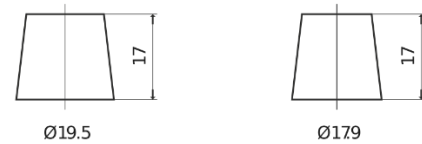

Terminal Type