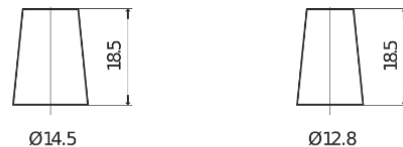

**Product overview**

Batteries for Cars

**Formula FB356A**

Part number	FB356A
Technology	Flooded
EAN/GTIN	3661024044882
Voltage	12 V
Capacity	35 Ah
CCA	240 A
Length	187 mm
Width	127 mm
Height	220 mm
Box size	B19
Polarity	ETN 0
Terminal Type	JIS taper post
Hold Down	Korean B1 Long
Weights (subject of variation)	8.90 kg

**Polarity**

**Terminal Type**

Positive Terminal

Negative Terminal

**Hold Down**

Design, features and specifications are subject to change without notice. We disclaim any representation or warranty, express or implied, concerning the data or recommendations, and in no event shall be liable for any loss or damage claimed to have arisen as a result. Some products may not be available in your local market.