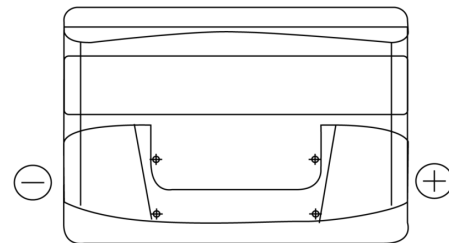

Product overview

Batteries for Cars

Power DB802

Part number	DB802
Technology	Flooded
EAN/GTIN	3661024024655
Voltage	12 V
Capacity	80.0 Ah
CCA	700 A
Length	315 mm
Width	175 mm
Height	175 mm
Box size	LB4
Polarity	ETN 0
Terminal Type	EN taper post
Hold Down	B13
Weights (subject of variation)	17.80 kg

Polarity

Terminal Type

Positive Terminal

Negative Terminal

Hold Down

Design, features and specifications are subject to change without notice. We disclaim any representation or warranty, express or implied, concerning the data or recommendations, and in no event shall be liable for any loss or damage claimed to have arisen as a result. Some products may not be available in your local market.