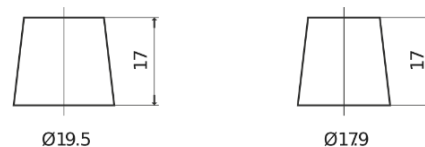

**Product overview**

Batteries for Cars

**Power DB800**

Part number	DB800
Technology	Flooded
EAN/GTIN	3661024026246
Voltage	12 V
Capacity	80.0 Ah
CCA	640 A
Length	315 mm
Width	175 mm
Height	190 mm
Box size	L04
Polarity	ETN 0
Terminal Type	EN taper post
Hold Down	B13
Weights (subject of variation)	19.00 kg

**Polarity**

**Terminal Type**

Positive Terminal

Negative Terminal

**Hold Down**

Design, features and specifications are subject to change without notice. We disclaim any representation or warranty, express or implied, concerning the data or recommendations, and in no event shall be liable for any loss or damage claimed to have arisen as a result. Some products may not be available in your local market.