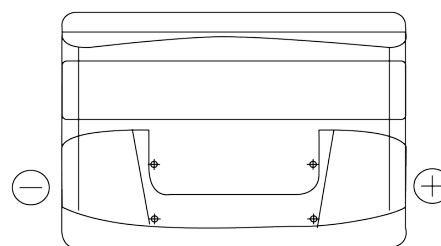

**Product overview**

Batteries for Cars

**Power DB800**

|                                |               |
|--------------------------------|---------------|
| Part number                    | DB800         |
| Technology                     | Flooded       |
| EAN/GTIN                       | 3661024026246 |
| Voltage                        | 12 V          |
| Capacity                       | 80.0 Ah       |
| CCA                            | 640 A         |
| Length                         | 315 mm        |
| Width                          | 175 mm        |
| Height                         | 190 mm        |
| Box size                       | L04           |
| Polarity                       | ETN 0         |
| Terminal Type                  | EN taper post |
| Hold Down                      | B13           |
| Weights (subject of variation) | 19.00 kg      |

**Polarity**

**Terminal Type**

Positive Terminal

Negative Terminal

**Hold Down**

Design, features and specifications are subject to change without notice. We disclaim any representation or warranty, express or implied, concerning the data or recommendations, and in no event shall be liable for any loss or damage claimed to have arisen as a result. Some products may not be available in your local market.